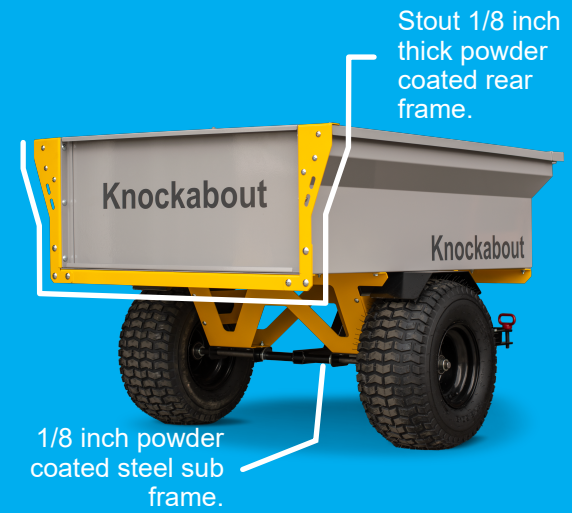

Knockabout™

Tough Little Trailer / MODEL KT1200

ZIMMERMAN™

Knockabout

MODEL KT1200

18 Inch Turf Tires

Axle pivoting dump

The Knockabout KT1200 has an axle pivoting dump that enables you to easily dump the trailer bed. To release the bed, you can simply pull the safety pin and release the spring-loaded steel safety latch. The well-balanced bed will then pivot on a solid 3/4 inch steel axle, making the dumping process quick and effortless.

Ample Ground Clearance

With 18 inch turf tires, the Knockabout KT1200 gives you 9 inches of ground clearance to work with. This allows you to navigate over things like stumps and branches on your property.

Built for the load

The KT1200 can haul up to 1200 lbs, making it perfect for heavy loads. Its 14 gauge powder-coated steel slide-out tailgate keeps your cargo contained and secure while moving, allowing you to easily transport landscaping materials or large items without seeing them slide off the back.

Bed Size

The KT1200 has 12 cubic feet of space, providing plenty of room for your outdoor needs. From property maintenance to gardening, the Knockabout Trailer provides the means to accomplish your goals.