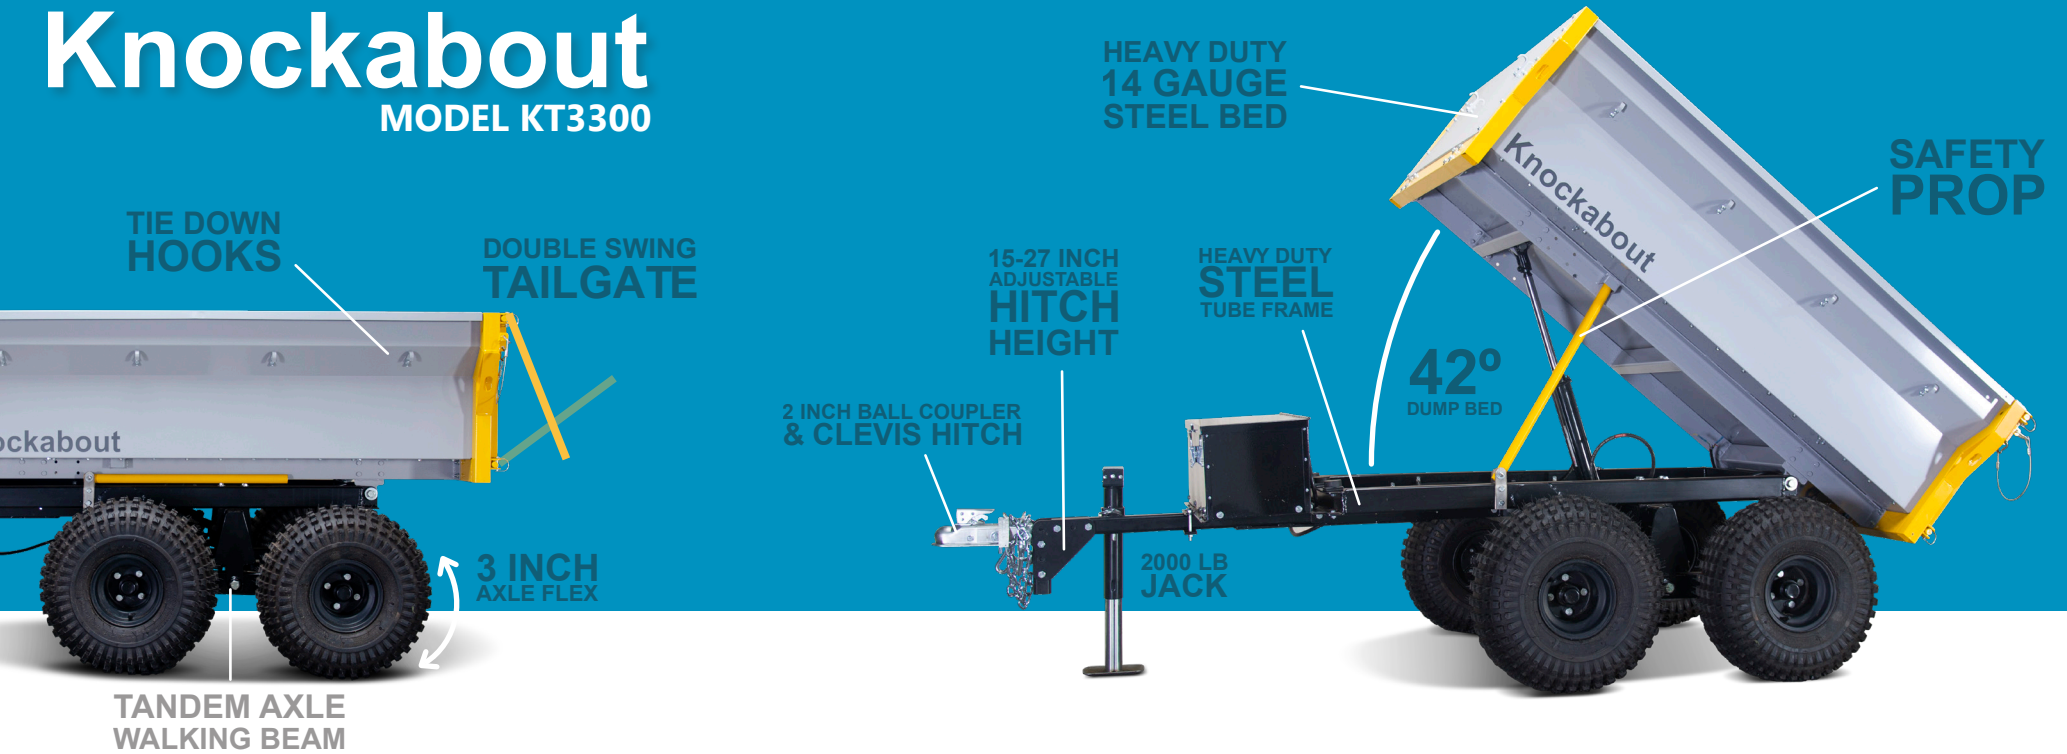

Knockabout™

Tough Little Trailer / MODEL KT3300

ZIMMERMAN™

Knockabout

MODEL KT3300

Hydraulic Dumping Bed

The KT3300 comes standard with a hand-operated, double-action hydraulic pump. The pump powers a 2500 PSI lift cylinder to effortlessly lift a full load in the dump bed. The hydraulic system is also capable of being operated with tractor hydraulics or an optional 12v hydraulic pump, paired with a 12v battery for constant power.

Ample Ground Clearance

With 23-inch turf tires, the Knockabout KT3300 gives you 10 inches of ground clearance to work with. This allows you to navigate over things like stumps and branches on your property. The walking-beam axle ensures a smooth ride over rough terrain.

Built for the load

The KT3300 can haul up to 3000 lbs, making it perfect for heavy loads. Its 14-gauge powder-coated steel slide-out tailgate keeps your cargo contained and secure while moving, allowing you to easily transport landscaping materials or large items without seeing them slide off the back.

Bed Size

The KT3300 has 33 cubic feet of space, providing plenty of room for your outdoor needs. From property maintenance to gardening, the Knockabout Trailer provides the means to accomplish your goals.